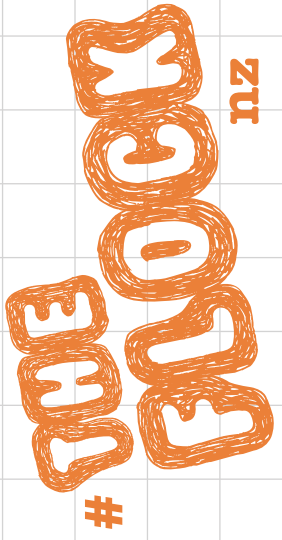

Shorebird Cut-out Patterns

**kuaka
(bar-tailed
godwit)**

**tōrea
(South Island
pied oystercatcher)**

**huahou
(red knot)**

**ngutuparore
(wrybill)**